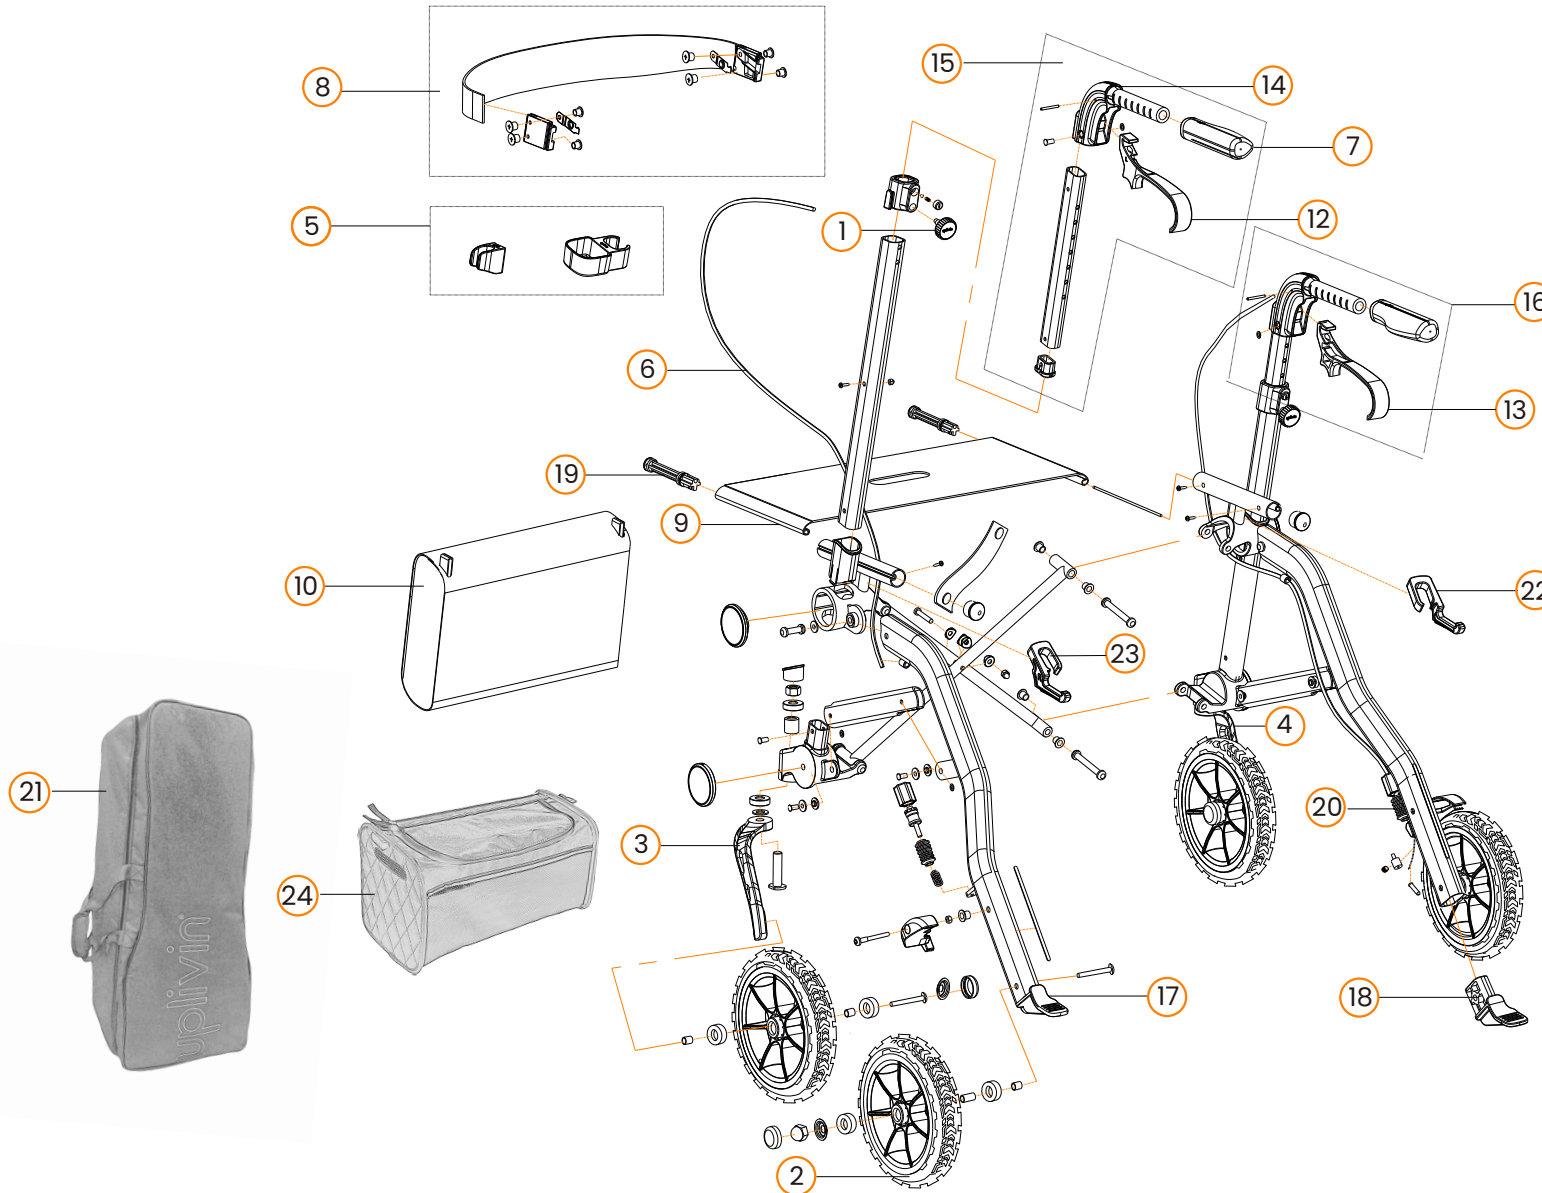

Exploded diagram

for the Trive All Terrain Rollator

Uplivin UK Ltd

No.	Item
1	Hand knob
2	Wheel with bearings
3	Front fork(L)
4	Front fork(R)
5	Cane holder
6	Brake cable
7	Hand grip
8	Backrest with fixing base
9	Seat
10	Shopping bag
12	Brake lever(L)
13	Brake lever(R)
14	Brake house
15	Handle with brake(L)
16	Handle with brake(R)
17	Tipper(L)
18	Tipper(R)
19	Shopping bag hanger
20	Rubber cover for brake spring
21	Travel bag
22	Underseat bag hanger(L)
23	Underseat bag hanger(R)
24	Underseat bag