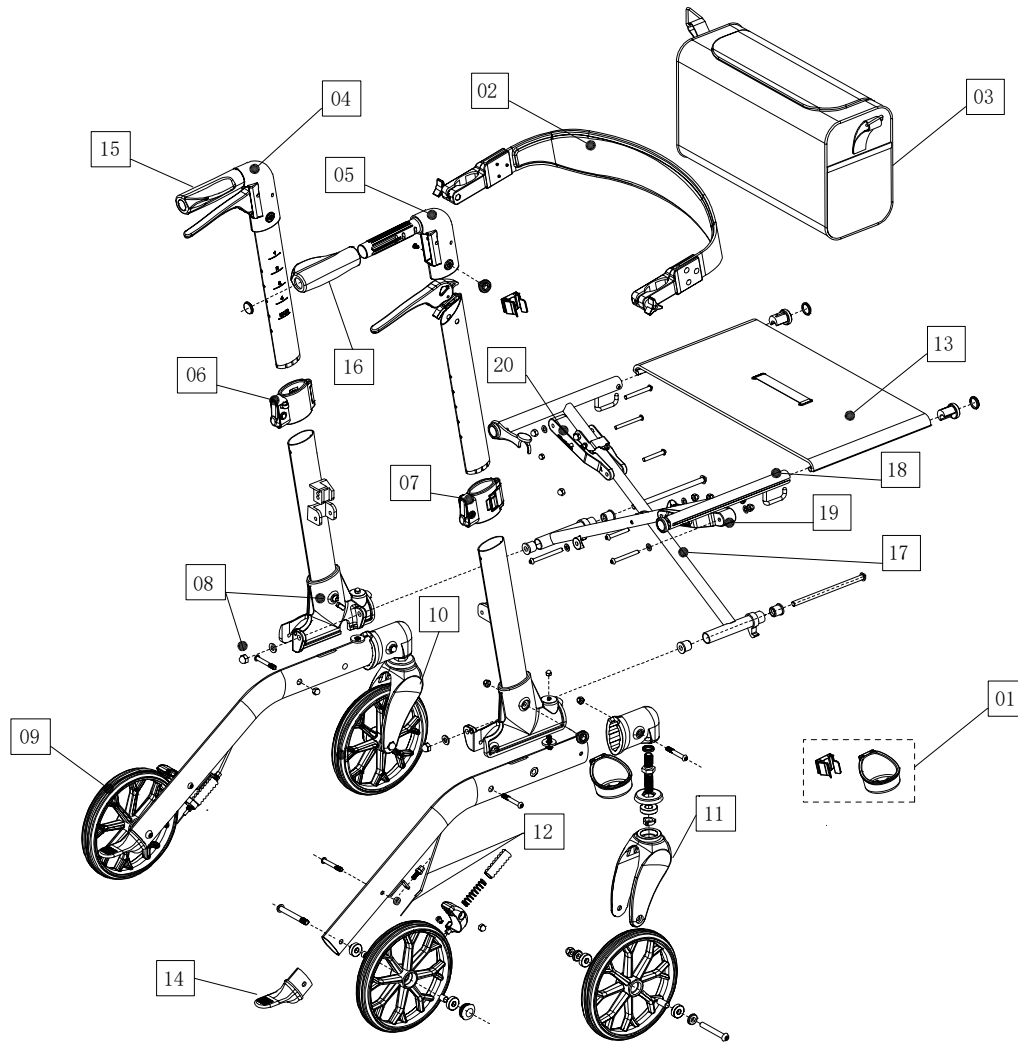

Spare Parts List

Brooklyn rollator spare parts list version 1.0

No.	Item code	Name
1	Cane holder	SBFPJ001
2	Backrest with base and screw	SBFPJ002
3	Shopping bag	SBFPJ003
4	Handle bar left	SBFPJ004
5	Handle bar right	SBFPJ005
6	Handle bar height adjuster left	SBFPJ006
7	Handle bar height adjuster right	SBFPJ007
8	Screws and nuts for folder	SBFPJ008
9	TPR Wheel with bearing	SBFPJ009
10	Front fork left	SBFPJ010
11	Front fork right	SBFPJ011
12	Brake cable (inner and outer)	SBFPJ012
13	Seat	SBFPJ013
14	Tilt Aid	SBFPJ014
15	Hand grip left	SBFPJ015
16	Hand grip right	SBFPJ016